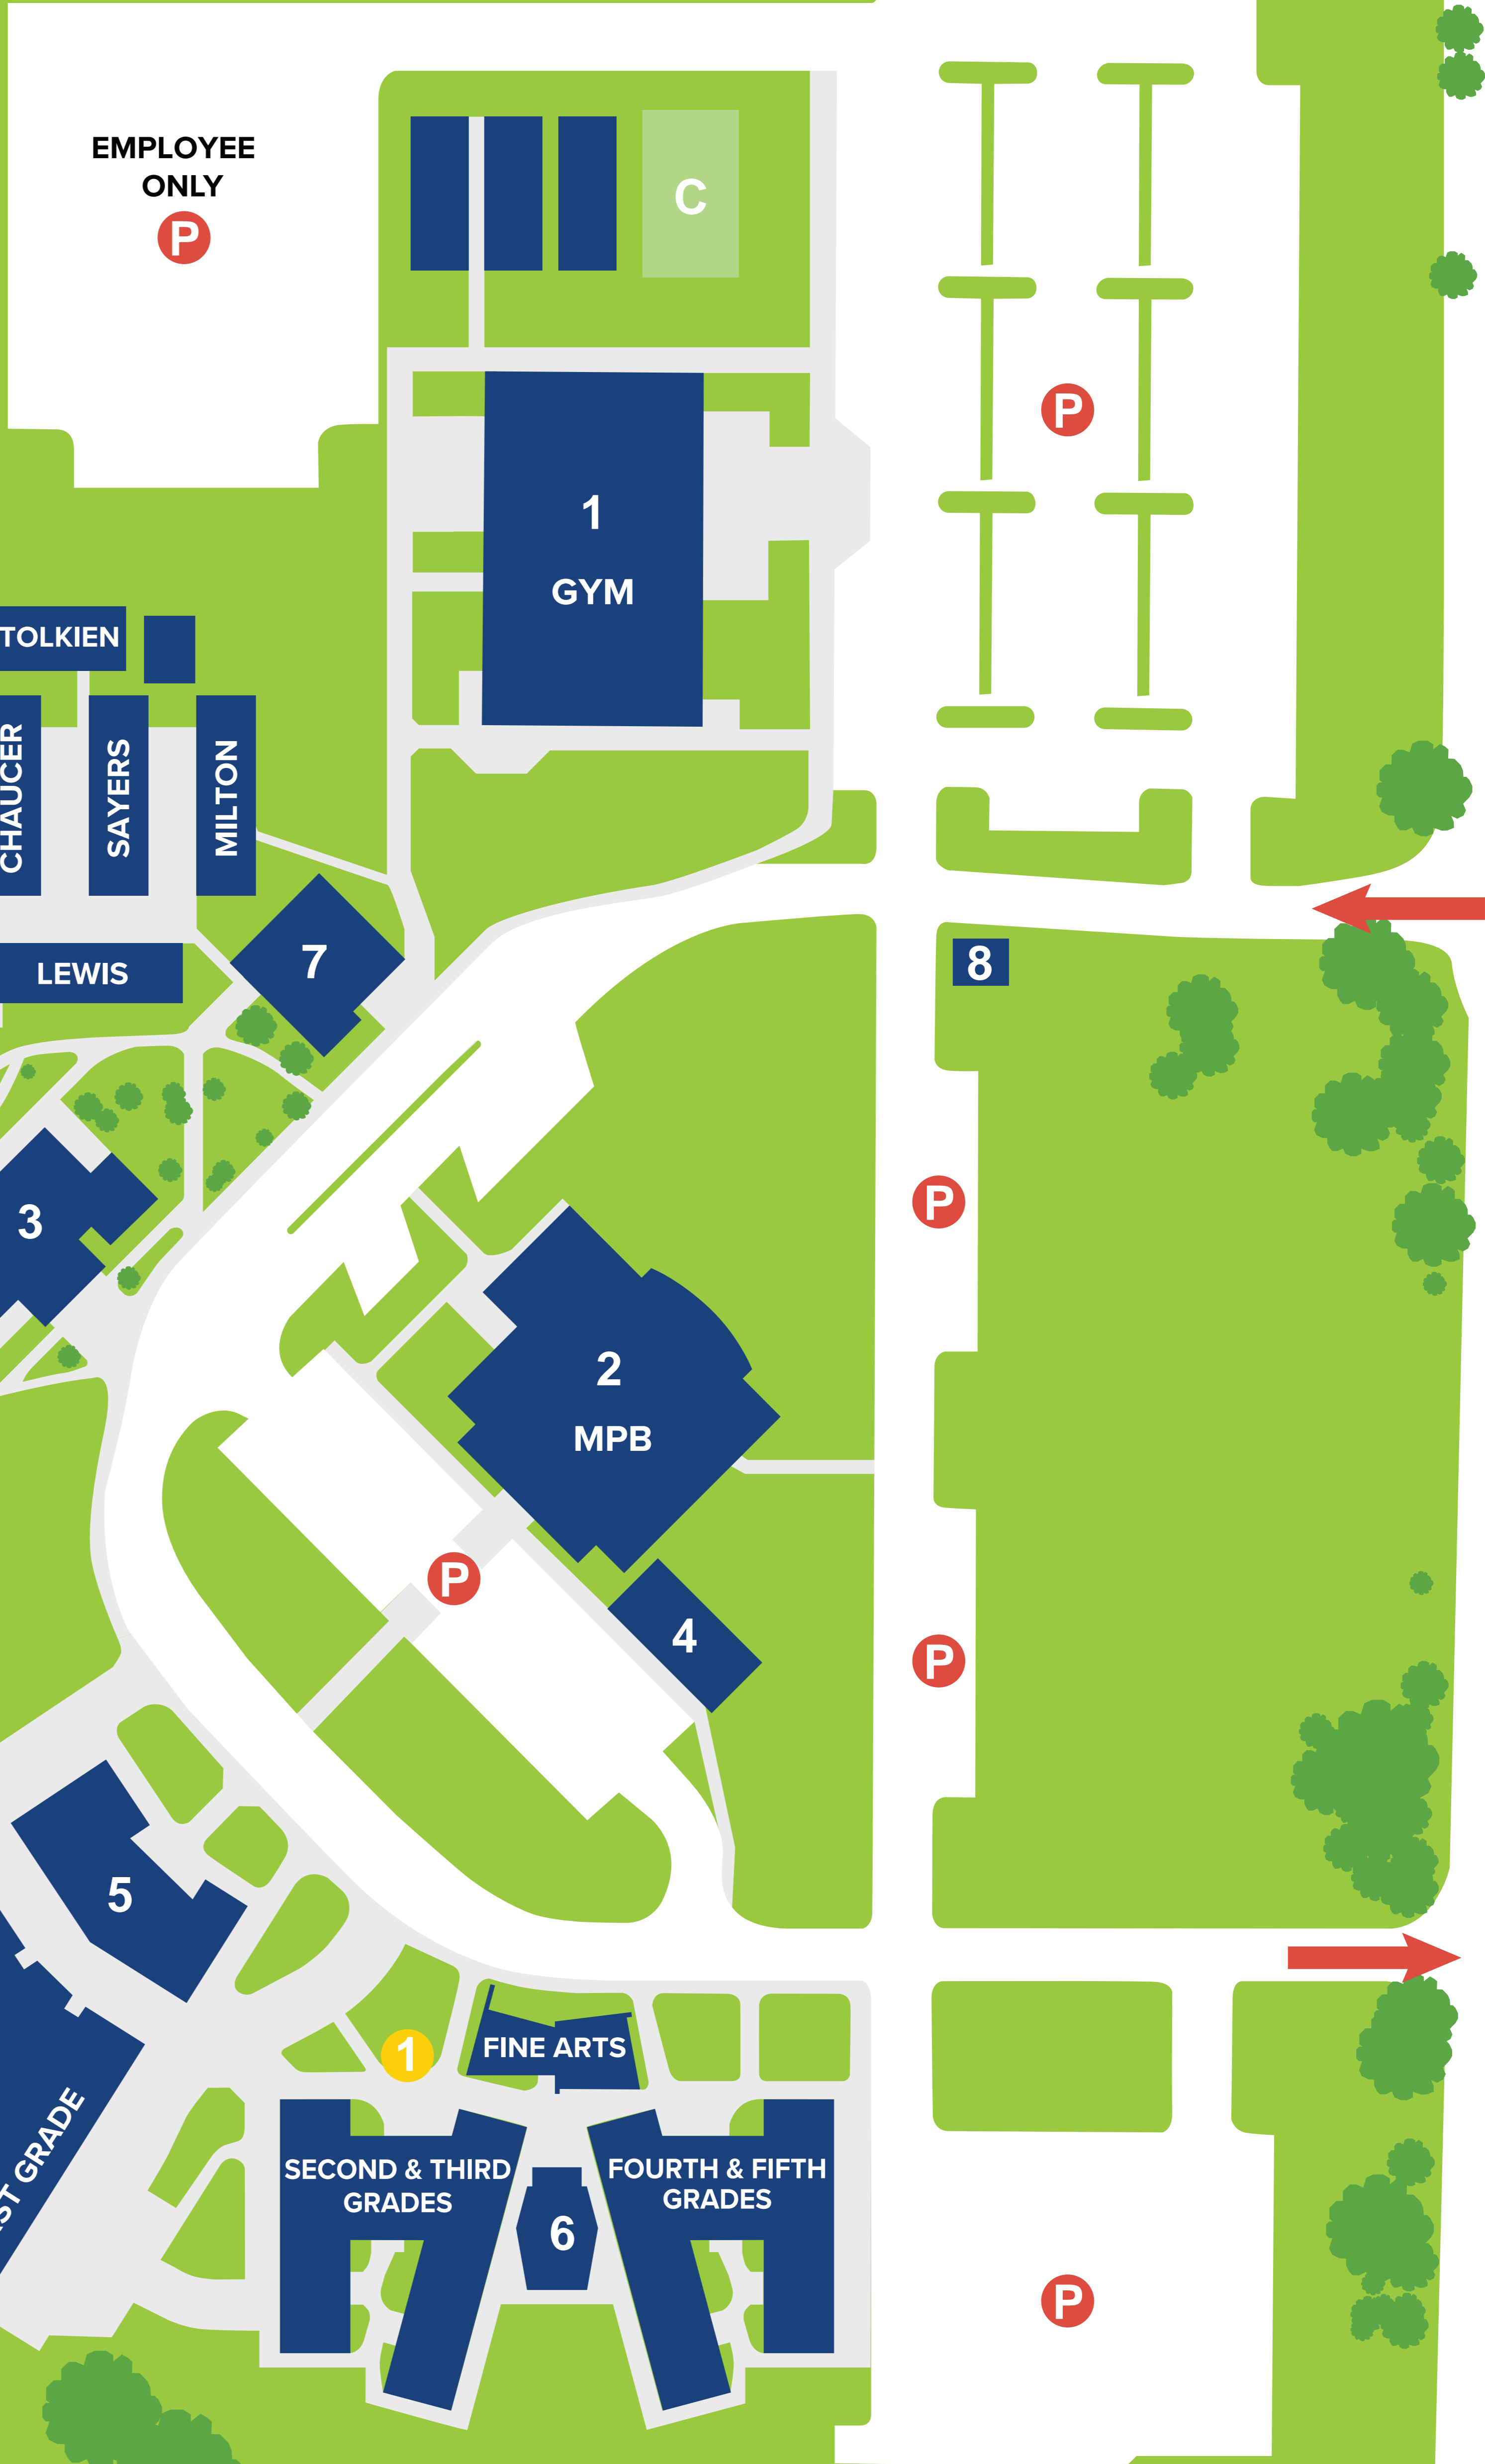

9

LEGEND

- 1 GYMNASIUM
- 2 MULTI-PURPOSE BUILDING (MPB)
- 3 LYCEUM
- 4 BUSINESS OFFICE
- 5 GRAMMAR/MAIN ADMIN
- 6 USED UNIFORM CLOSET/ SCIENCE BUILDING
- 7 LOGIC/RHETORIC ADMIN
- 8 SECURITY BOOTH
- 9 MAINTENANCE/STORAGE ROOM
- A ATHLETIC FIELD
- B BASEBALL FIELD
- C BEACH VOLLEYBALL COURT

- 1 GRAMMAR SCHOOL (grades K-5)
- 2 LOGIC SCHOOL (grades 6-8)
- 3 RHETORIC SCHOOL (grades 9-12)
- P PARKING

GENEVA SCHOOL of BOERNE
 113 Cascade Caverns Road | Boerne, Texas 78015
 GENEVASCHOOLTX.ORG